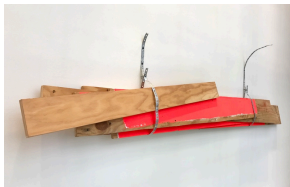

M - N U S
S P A C E

RUSSELL MALTZ
PAINTED / STACKED / SITE

CHECKLIST (clockwise from entrance)

Into Blues, 2019
Acrylic and polyurethane on 1 glass plate and wood suspended from a
galvanized nail
92 x 3.5 x 4 inches / 239 x 9 x 10 cm
#RM101
Price: \$18,000

Clear Blues, 2021

Polyurethane and pigment on 3 glass plates suspended from a galvanized nail

105 x 3.5 x 4 inches / 267 x 9 x 10 cm

#RM104

Price: \$18,000

Bolt, 2022

Polyurethane and acrylic on 1 glass plate and wood suspended from a galvanized nail

107 x 2.5 x 4 inches / 272 x 6.5 x 10 cm

#RM105

Price: \$18,000

WATER STREET WINDOWS (left to right)

ACCU-FLO Bundled #1, 2022

Day-Glo enamel on plywood with metal banding

28 x 106 x 5 inches

#RM68

Price: \$15,000

ACCU-FLO Bundled #2, 2022

Day-Glo enamel on plywood with metal banding

26 x 106 x 5 inches

#RM69

Price: \$15,000