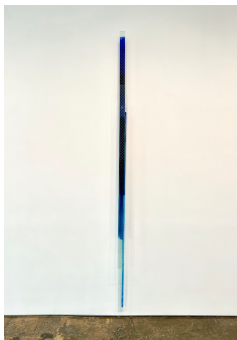

M - N U S
S P A C E

RUSSELL MALTZ
PAINTED / STACKED / SITE

CHECKLIST (clockwise from entrance)

Into Blues, 2019
Acrylic and polyurethane on 1 glass plate and wood suspended from a
galvanized nail
92 x 3.5 x 4 inches / 239 x 9 x 10 cm
#RM101
Price: \$18,000

Blue Riser, 2021
Polyurethane on 3 glass plates suspended from a galvanized nail
111.75 x 3.5 x 4 inches / 284 x 9 x 10 cm
#RM102
Price: \$18,000

Blue Shifter, 2021
Polyurethane on 3 glass plates suspended from a galvanized nail
71.5 x 3.5 x 4 inches / 182 x 9 x 10 cm
#RM103
Price: \$15,000

Clear Blues, 2021

Polyurethane and pigment on 3 glass plates suspended from a galvanized nail

105 x 3.5 x 4 inches / 267 x 9 x 10 cm

#RM104

Price: \$18,000

Bolt, 2022

Polyurethane and acrylic on 1 glass plate and wood suspended from a galvanized nail