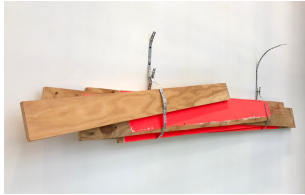

M - N U S S P A C E

RUSSELL MALTZ
PAINTED / STACKED / SITE

CHECKLIST (clockwise from entrance)

Black Stack, 1992-2022
Black polyurethane enamel on plywood, 30 plates
Dimensions variable
#RMg1
Price: \$40,000

Blue Hat Stack (For Jerome), 2020
Blue acrylic and polyurethane enamel on plywood, 7 plates
48 x 75 x 10 inches
#RMg2
Price: \$25,000

STACK - SCR-17, 2015-2022
Yellow Dayglo enamel on plywood, 13 plates
96 x 41.5 x 18 inches
#RMg3
Price: \$25,000

STACK - Ball Park XLIII, 2021
Polyurethane enamel and enamel on plate and wire glass, 15 plates
60 x 101 x 10 inches
#RMg4
Price: \$35,000

STACK - AL #193, 1993
Enamel and aluminum radiator paint on plywood, 11 plates
60 x 78.5 x 24 inches
#RMg5
Price: \$35,000

WATER STREET WINDOWS (left to right)

ACCU-FLO Bundled #1, 2022
Day-Glo enamel on plywood with metal banding
28 x 106 x 5 inches
#RM68
Price: \$15,000

ACCU-FLO Bundled #2, 2022
Day-Glo enamel on plywood with metal banding
26 x 106 x 5 inches
#RM69
Price: \$15,000