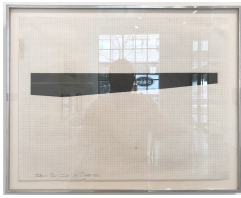

POOL Black Zone, 1979
Graphite on graph paper, framed
17 x 22 inches, 19.5 x 24.5 inches framed
#RM85
Price: $3,500