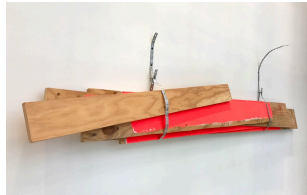

ACCU-FLO Bundled #2, 2022
Day-Glo enamel on plywood with metal banding
26 x 106 x 5 inches
#RM69
Price: $15,000