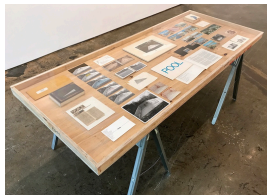

POOL Black Zone Aerial, 1979
C-print and black and white photos, ink and graphite on paper, framed
24.5 x 55.5 inches overall framed
#RM86
Price: \$7,500

POOL Black Zone Aerial, 1977
Video recording, TV monitor, DVD player, and lumber
12 minutes
Edition of 3
#RM87
Price: \$3,000

POOL Black Zone, 1979
Charcoal and ink on linen-backed paper, unframed
60 x 117 inches
#RM88
Price: \$15,000

POOL Wall Installation, 1979
Polyurethane, charcoal, and ink on Arches watercolor paper, unframed
18 x 42 inches
#RM89
Price: \$4,500